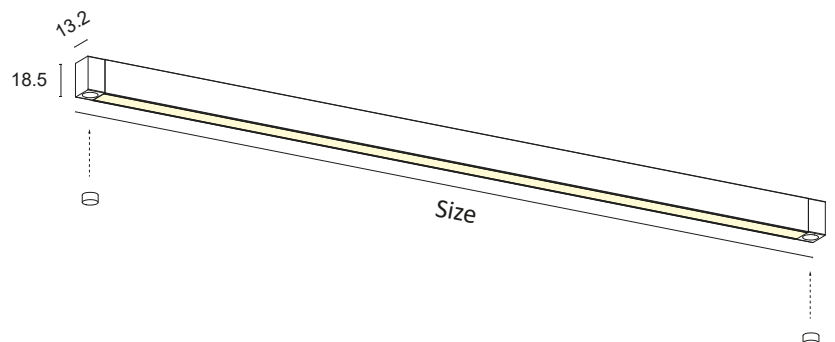

JEY 2

J2.

Decorated anodised aluminium lamp complete with press-fit brushed diffuser, side supports and LED source with a high Lumen/Watt ratio. Suitable for furnishing lighting and general lighting.
Mounting with recessed screws.

Constant 24Vdc voltage supply
Parallel connection, 50 cm cable

Constant voltage power supplies page 237
Dimming Accessories page 249

 **MADE IN ITALY**

BASIC CODES

J2.

FINISHES

- 1** White
 - 2** Matt black
 - 7** Brushed aluminium
- *Other finishes on request.

SIDE SUPPORTS

- 1** White
- 2** Matt black
- 5** Grey
- 7** Brushed aluminium

SIZE

- C** 500mm
- D** 600mm
- E** 700mm
- F** 800mm
- G** 900mm
- H** 1000mm
- I** 1200mm
- J** 1300mm
- K** 1400mm
- L** 1500mm
- M** 1800mm