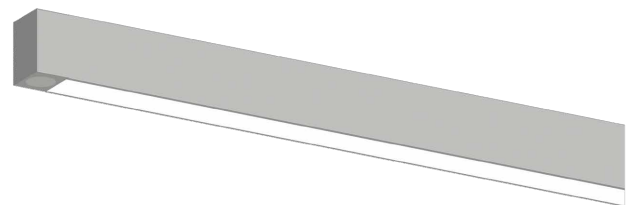

JEY 2

J2.

Decorated anodised aluminium lamp complete with press-fit brushed diffuser, side supports and LED source with a high Lumen/Watt ratio. Suitable for furnishing lighting and general lighting.
Mounting with recessed screws.

Constant 24Vdc voltage supply
Parallel connection, 50 cm cable

Constant voltage power supplies page 237
Dimming Accessories page 249

 **MADE IN ITALY**

BASIC CODES

J2.

FINISHES

- 1** White
 - 2** Matt black
 - 7** Brushed aluminium
- *Other finishes on request.

SIDE SUPPORTS

- 1** White
- 2** Matt black
- 5** Grey
- 7** Brushed aluminium

SIZE

- C** 500mm
- D** 600mm
- E** 700mm
- F** 800mm
- G** 900mm
- H** 1000mm
- I** 1200mm
- J** 1300mm
- K** 1400mm
- L** 1500mm
- M** 1800mm