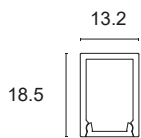

Decorated anodised aluminium lamp complete with press-fit brushed diffuser, side supports and LED source with a high Lumen/Watt ratio. Suitable for furnishing lighting and general lighting.
Mounting with recessed screws.

Constant 24Vdc voltage supply
Parallel connection, 50 cm cable

Constant voltage power supplies page 237
Dimming Accessories page 249

MADE IN ITALY